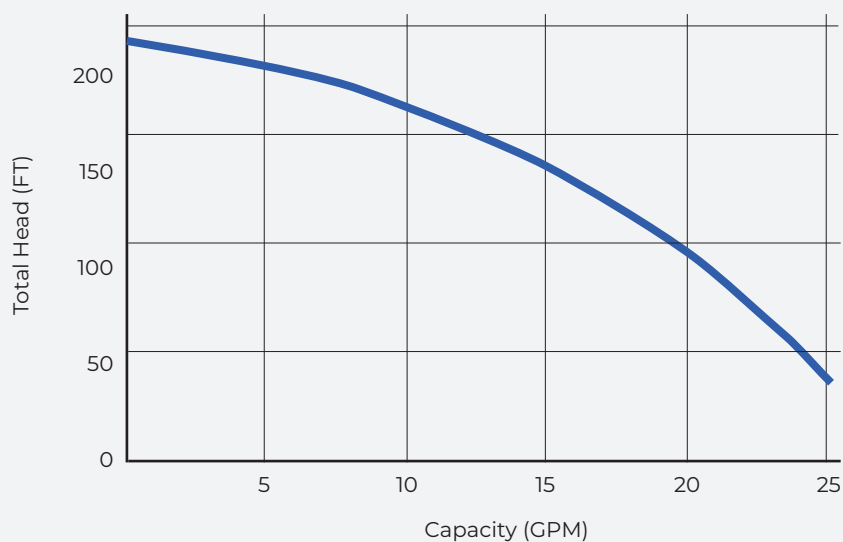

PERFORMANCE CURVE