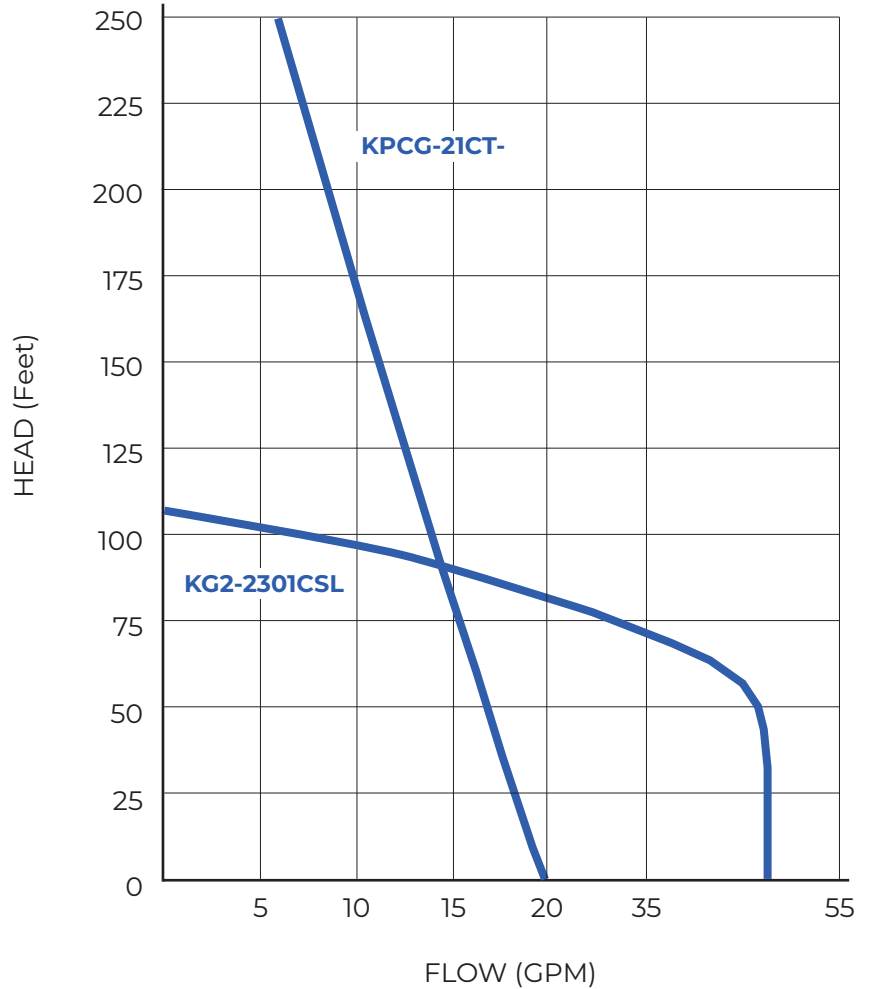

MODEL	PUMP	HP	VOLTS	AMPS	HERTZ	WEIGHT
KER	KG2-2301CSL	2	230	15.5	60	130
KER-PC	KPCG 21CSL	1	208/230	8.0	60	135

“EQD” (2000 Series)

“EQD” (Extreme Series)

-OR-

\*E/One® is a registered trademark of Environment One Corporation and is not affiliated with Keen Pump Company, Inc.