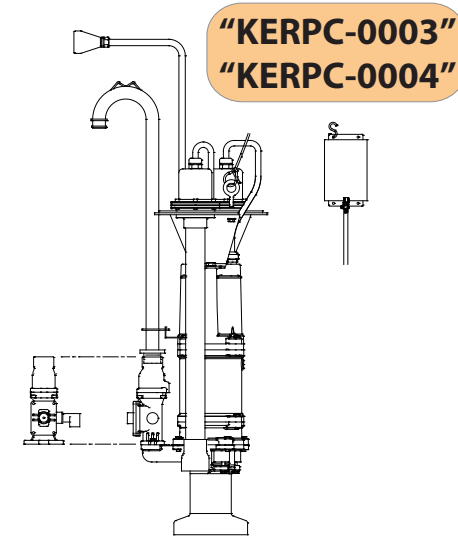

"KER" Keen e/One® Replacement Packages

"KER"
"KER-0001"

KER - Replaces GP Series
2010/2012/2014/2015/2016

KER-0001 - Replaces D Series
DH/R-071/151/152/272/502

"KER-0002"
"KER-0003"

KER-0002 - Replaces GP Series
2010/2012/2014/2015/2016

KER-0003 - Replaces D Series
DH/R-071/151/152/272/502

"KER-0004"
"KER-0005"

KER-0004 - Replaces D Series
DH/R-071/151/152/272/502

KER-0005 - Replaces GP Series
2010/2012/2014/2015/2016

"KER-0006"
"KER-0007"

KER-0006 - Replaces GP Series
2010/2012/2014/2015/2016

KER-0007 - Replaces D Series
DH/R-071/151/152/272/502

"KER-PC"
"KERPC-0001"

KER-PC - Replaces GP Series
2010/2012/2014/2015/2016

KERPC-0001 - Replaces D Series
DH/R-071/151/152/272/502

"KERPC-0002"

KERPC-0002 -
Replaces GP Series
2010/2012/2014/
2015/2016

"KERPC-0003"
"KERPC-0004"

KERPC-0003 - Replaces GP Series
2010/2012/2014/2015/2016

KERPC-0004 - Replaces D Series
DH/R-071/151/152/272/502