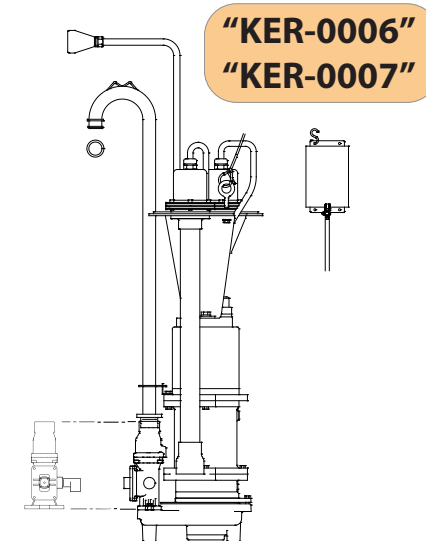

"KER" Keen e/One® Replacement Packages

"KER"
"KER-0001"

KER - Replaces GP Series
2010/2012/2014/2015/2016

KER-0001 - Replaces D Series
DH/R-071/151/152/272/502

"KER-0002"
"KER-0003"

KER-0002 - Replaces GP Series
2010/2012/2014/2015/2016

KER-0003 - Replaces D Series
DH/R-071/151/152/272/502

"KER-0004"
"KER-0005"

KER-0004 - Replaces D Series
DH/R-071/151/152/272/502

KER-0005 - Replaces GP Series
2010/2012/2014/2015/2016

"KER-0006"
"KER-0007"