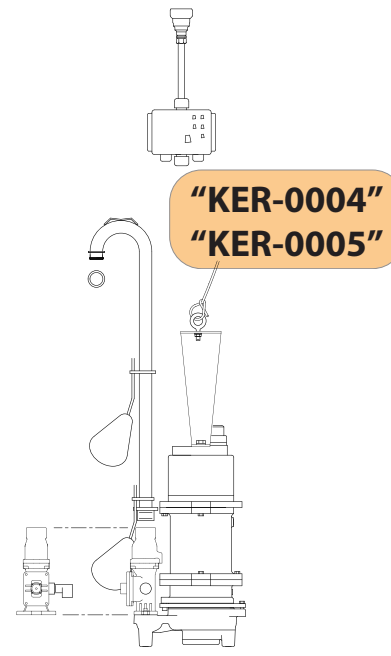

"KER" Keen e/One® Replacement Packages

"KER"
"KER-0001"

KER - Replaces GP Series
2010/2012/2014/2015/2016

KER-0001 - Replaces D Series
DH/R-071/151/152/272/502

"KER-0002"
"KER-0003"

KER-0002 - Replaces GP Series
2010/2012/2014/2015/2016

KER-0003 - Replaces D Series
DH/R-071/151/152/272/502

"KER-0004"
"KER-0005"

KER-0004 - Replaces D Series
DH/R-071/151/152/272/502

KER-0005 - Replaces GP Series
2010/2012/2014/2015/2016

"KER-0006"
"KER-0007"