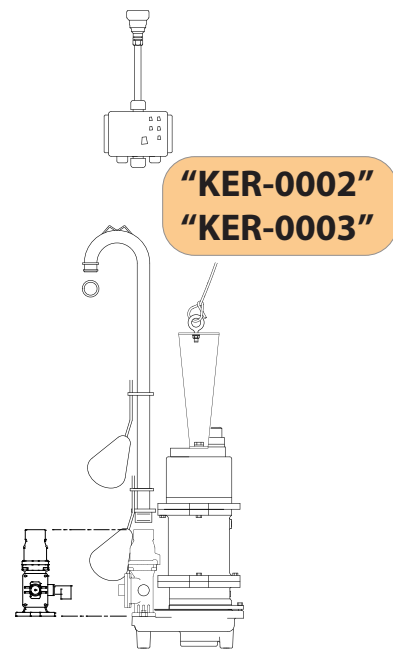

"KER" Keen e/One® Replacement Packages

"KER"
"KER-0001"

KER - Replaces GP Series
2010/2012/2014/2015/2016

KER-0001 - Replaces D Series
DH/R-071/151/152/272/502

"KER-0002"
"KER-0003"

KER-0002 - Replaces GP Series
2010/2012/2014/2015/2016

KER-0003 - Replaces D Series
DH/R-071/151/152/272/502

"KER-0004"
"KER-0005"

KER-0004 - Replaces D Series
DH/R-071/151/152/272/502

KER-0005 - Replaces GP Series
2010/2012/2014/2015/2016

"KER-0006"
"KER-0007"