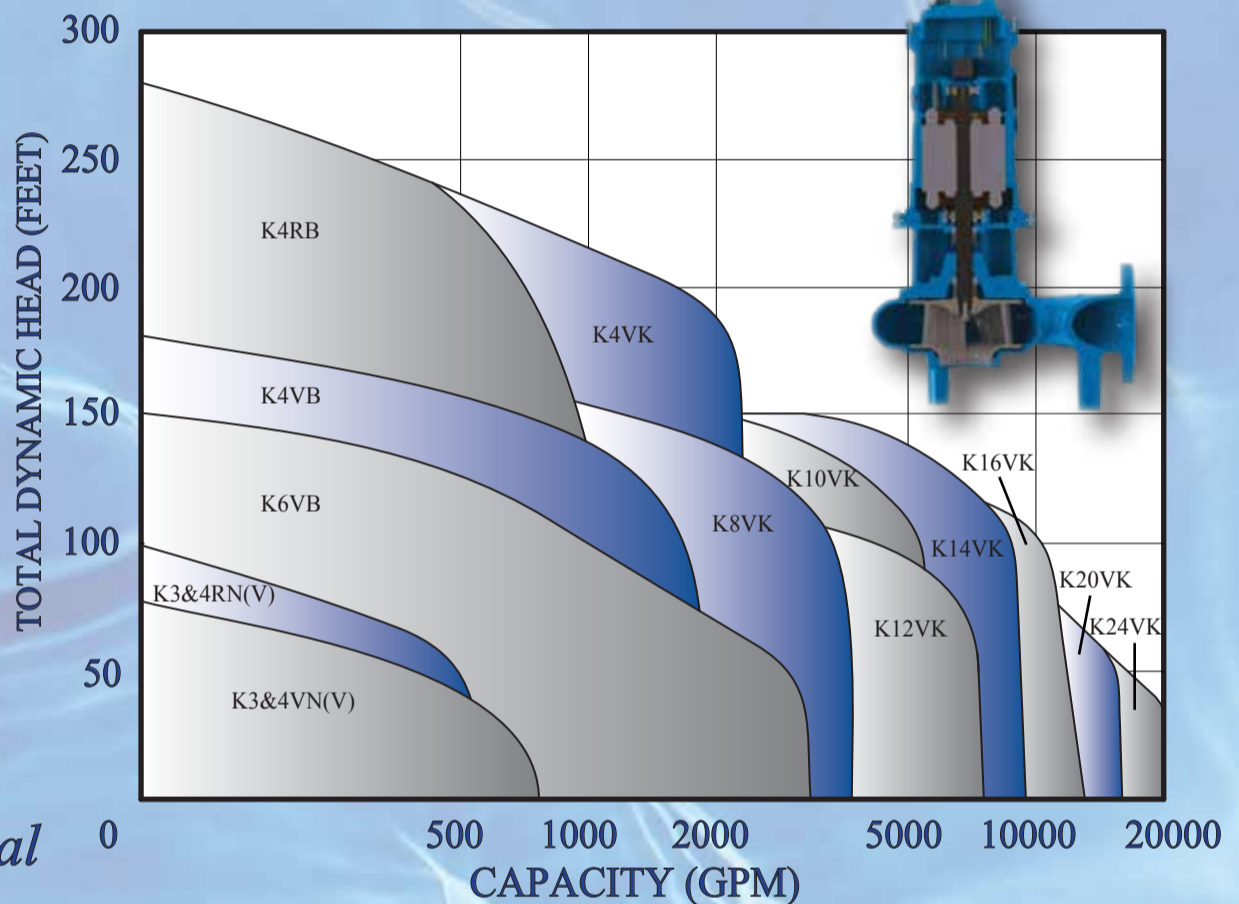

Premium "GEN II" Solids-Handling Series

Contact us for additional info at 419-207-9400

Visit our website at www.keenpump.com

Visit our WEFTEC 2013 Booth #4007, Oct 7-9

- Designed and built to Class 1, Div. 1, Groups C & D Service
- 1-300 Horsepower / 3" - 24" Discharge / Vortex or 2-Vane Impellers
- FM Approval Pending
- KEEN Proprietary Oil for Maximum Life and Reduced T-Codes
- Improved Efficiency
- Dual Silicon Carbide Seals
- Epoxy Potted Cord Entry
- 3 Year Warranty
- Designed, Built and Tested Complete in Ashland, Ohio